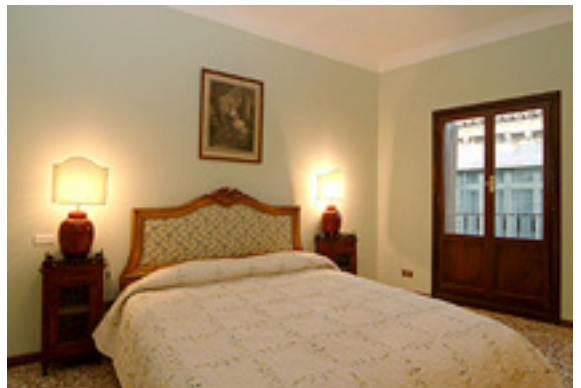

ROYAL-VILLAS-EUROPE

from where you are . . .
to wherever you want to be

Italy

Venice

Ref ML25

This superb 3 bedroom apartment is located on the top floor of this historic building on the waters edge of the Grand Canal opposite the Accademia.

The apartment is very stylish and has been totally renovated to provide luxurious and spacious accommodation. Decorated with a mix of modern and antique furniture and art including Philippe Starck dining chairs and Venetian furniture and mirrors.

There is a large open plan sitting / dining room with comfortable sofas and feature fireplace, satellite television and a formal dining area, all benefiting from Canal views. The spacious fully equipped family kitchen has a large stone fireplace and informal dining area.

The study area has ADSL internet access and the whole apartment is air-conditioned. There are three bedrooms, a double with en-suite bathroom and two twins, one with a bathroom the other a shower room and private sitting area. All are beautifully furnished and all bathrooms have modern fittings. There is a small private roof terrace with flower filled pots and table and chairs, a unique feature in this busy city.